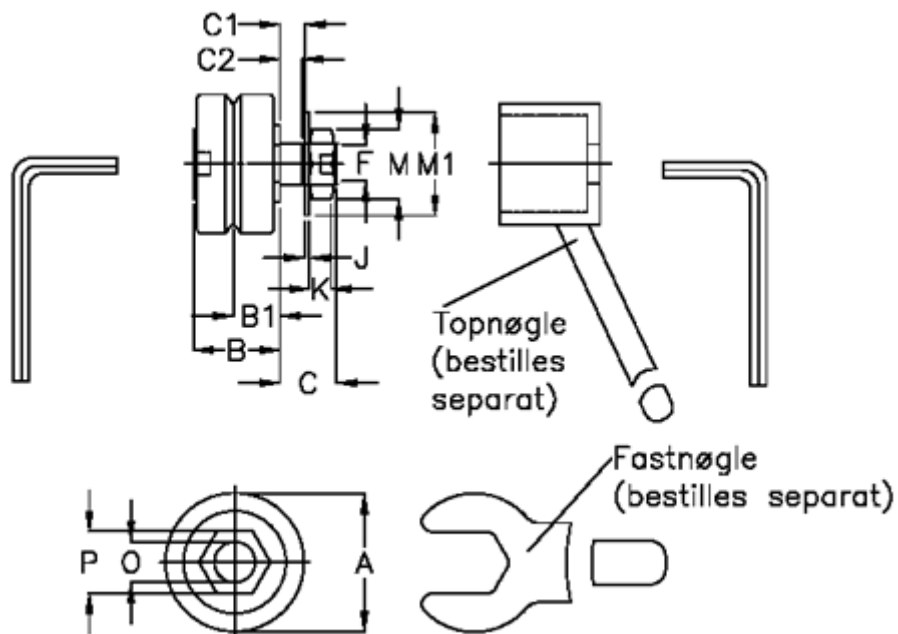

Article number: 0591310334

Description: Hepco SL2 stainless bearing SS SJ 34C-NS

Measures

a = 34.0

B = 21.3

B1 = 11.50

C = 13.8

C1 = 6

C2 = 5.5

F = M10 x 1,25

J = 1.25

K = 6

M = 17

M1 = 21

O = 10

P = 15.2

Weight kg/1000 = 115